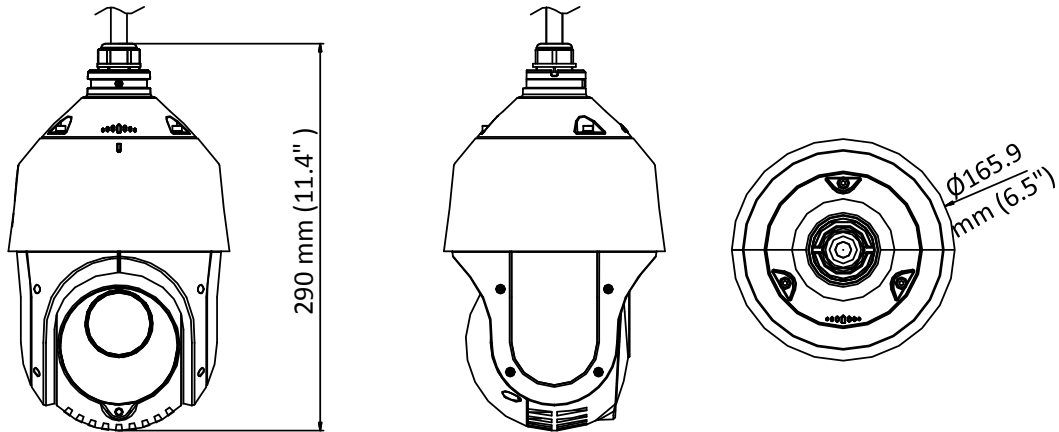

<b>Infrared</b>	
IR Distance	Up to 100 m
IR Intensity	Automatically adjusted depending on the zoom ratio
<b>Input/Output</b>	
Video Output	Switchable TVI/AHD/CVI/CVBS video output, (NTSC or PAL composite, BNC)
RS-485 Interface	Half-duplex mode Self-adaptive HIKVISION, Pelco-P, Pelco-D protocol
UTC function	UTC protocol (or HIKVISION-C protocol in previous DVR)
<b>General</b>	
Menu Language	English
Power	12 VDC Max.20 W (IR: 7 W)
Working Temperature	-30° C to 65° C (-22° F to 149° F)
Working Humidity	90% or less
Protection Level	IP66 standard (outdoor dome) TVS 4,000 V lightning protection, surge protection and voltage transient protection
Mounting	Various mounting modes optional
Dimension	Ø 165.9 mm × 290 mm (Ø 6.5" × 11.4")
Weight (approx.)	2Kg (4.41lb.)

## Dimension